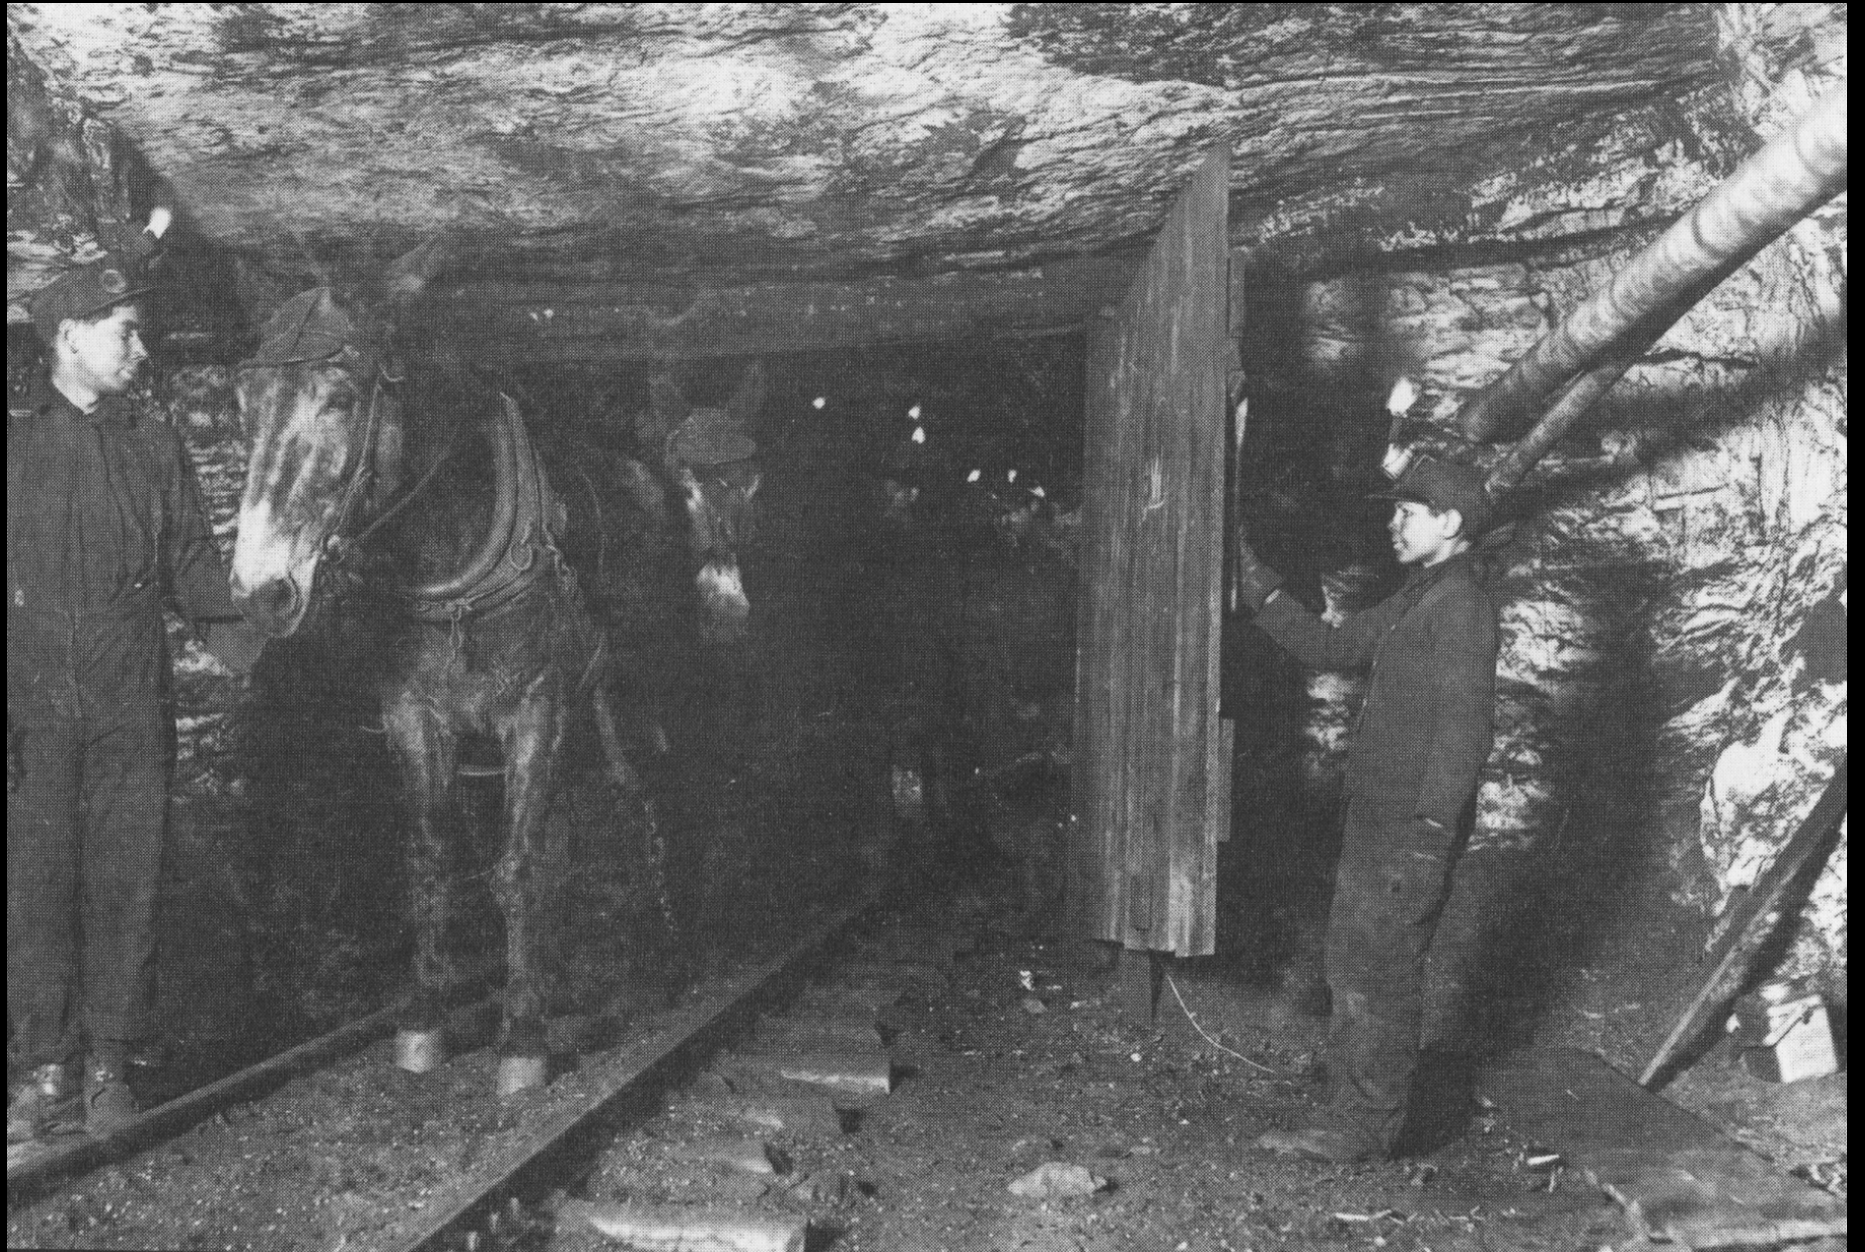

The Point, Pittsburgh Pa c1 1900

Huber 1984

6/26/2000 10:33